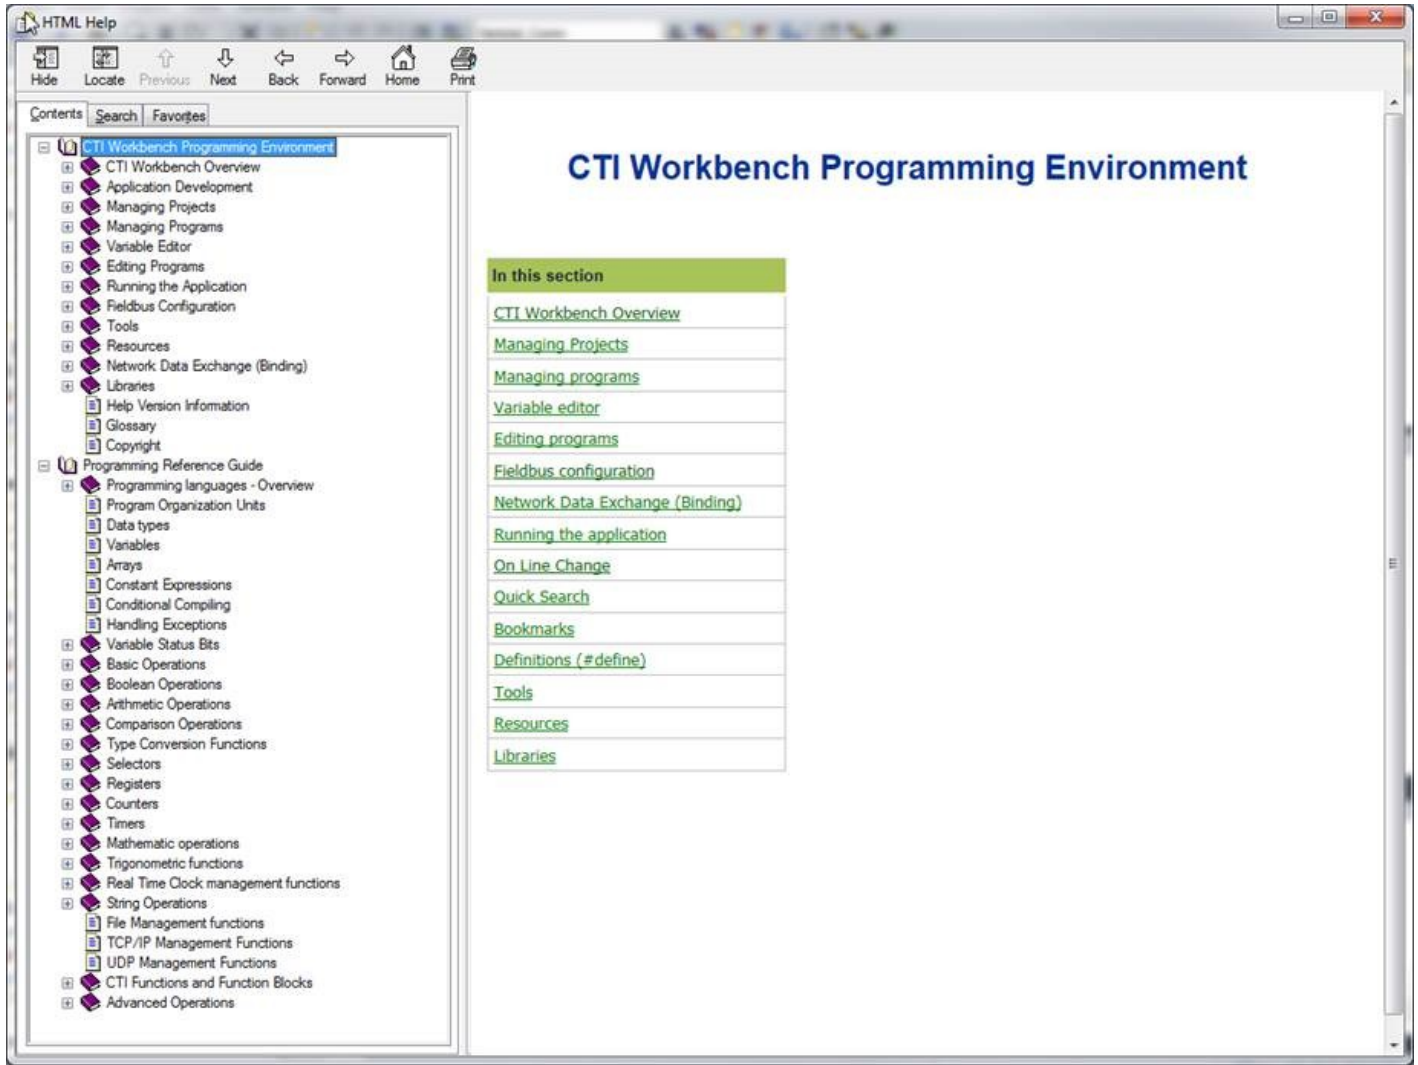

FAQ

2500P-ACP1: How do I get online help?

CTI Workbench includes a comprehensive user guide and reference manual in the on-line HTML Help file. CTI Workbench Help is displayed by selecting “Topics” from Help menu. As an alternative, you can directly search for help on a topic by selecting “search” from Help menu:

The topics can be expanded to view the items that are included in each section. This is a good starting spot for reviewing specific subjects:

ROCK SOLID PERFORMANCE. TIMELESS COMPATIBILITY.

CONTROL TECHNOLOGY, INC.